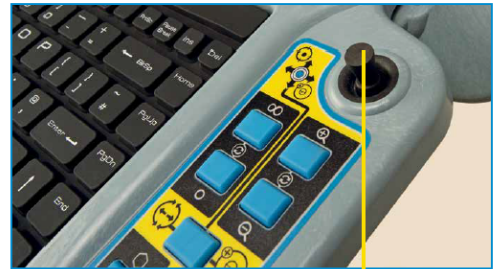

**£17995**

Alerts for WiFi and battery status

High resolution  
12.1"/307mm screen

Convenient  
cable-tidy  
hooks

Connectivity: USB, HDMI,  
WiFi, ethernet, audio  
and analog video in

IP55 ingress  
protection open  
and closed

Regional keyboard  
layouts available

Dedicated buttons for  
shortcuts to commonly  
used functions

Fingertip control of  
drum / crawler / camera / light  
with joysticks and  
control buttons

250m Manual Drum

Manual drum

If you need a more  
portable solution, the  
manual drum can help  
you reach access  
points beyond the  
range of your vehicle

PSU (power supply) for manual drum

P354 Crawler, non-steerable